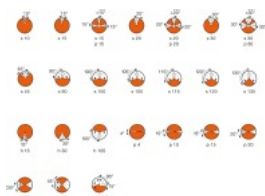

Technical data

Electrical data

Nominal wattage	20 W
Nominal voltage	6 V

Light technical data

Nominal luminous flux	460 lm
Luminous flux	480 lm

Dimensions & weight

Product line drawing

Base

Diameter	9.0 mm
Light center length (LCL)	19.5 mm
Length	31.0 mm
Filament diameter	0.8 mm

Lifespan

Lifespan	100 h
----------	-------

Additional product data

Base (standard designation)	G4
Picto Medicine	Yes

Product code	METEL code	SEG-No.	STK number	UK Org
4050300012407	OSRH64250HLX	-	4739345	-

Product datasheet

Burning position

Logistical Data

Product code	Product description	Packaging unit (Pieces/Unit)	Dimensions (height x width x length)	Volume	Gross weight
4050300012407	20 W 6 V	Folding carton box 1	25 mm x 23 mm x 70 mm	0.04 dm ³	3.60 g
4050300890999	20 W 6 V	Shipping carton box 40	121 mm x 107 mm x 144 mm	1.86 dm ³	190.50 g