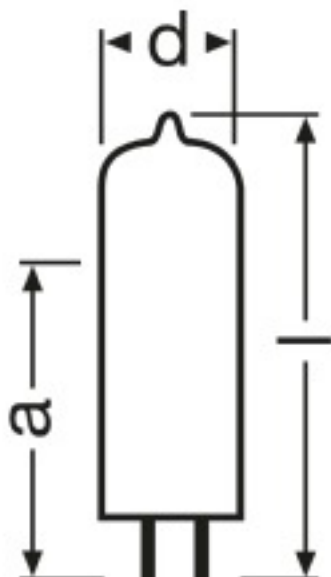

Technical data

Electrical data

Nominal wattage	150 W
Nominal voltage	24 V

Light technical data

Nominal luminous flux	5000 lm
Luminous flux	5000 lm

Dimensions & weight

Diameter	11.5 mm
Length	50.0 mm
Filament diameter	3.2 mm

Product line drawing

Base

Lifespan

Lifespan	300 h
----------	-------

Additional product data

Base (standard designation)	G6.35
-----------------------------	-------

Country specific categorizations

Order reference	64642 HLX
-----------------	-----------