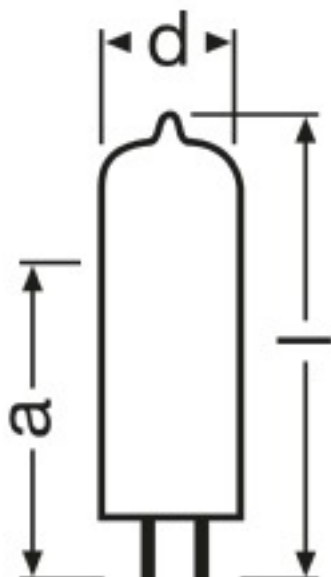

Technical data

Electrical data

Nominal wattage	100 W
Nominal voltage	24 V

Light technical data

Nominal luminous flux	2900 lm
Luminous flux	2900 lm

Dimensions & weight

Diameter	13.0 mm
Length	50.0 mm
Filament diameter	2.6 mm

Product line drawing

Base

Lifespan

Lifespan	300 h
----------	-------

Additional product data

Base (standard designation)	G6.35
-----------------------------	-------

Country specific categorizations

Order reference	64638 HLX
-----------------	-----------